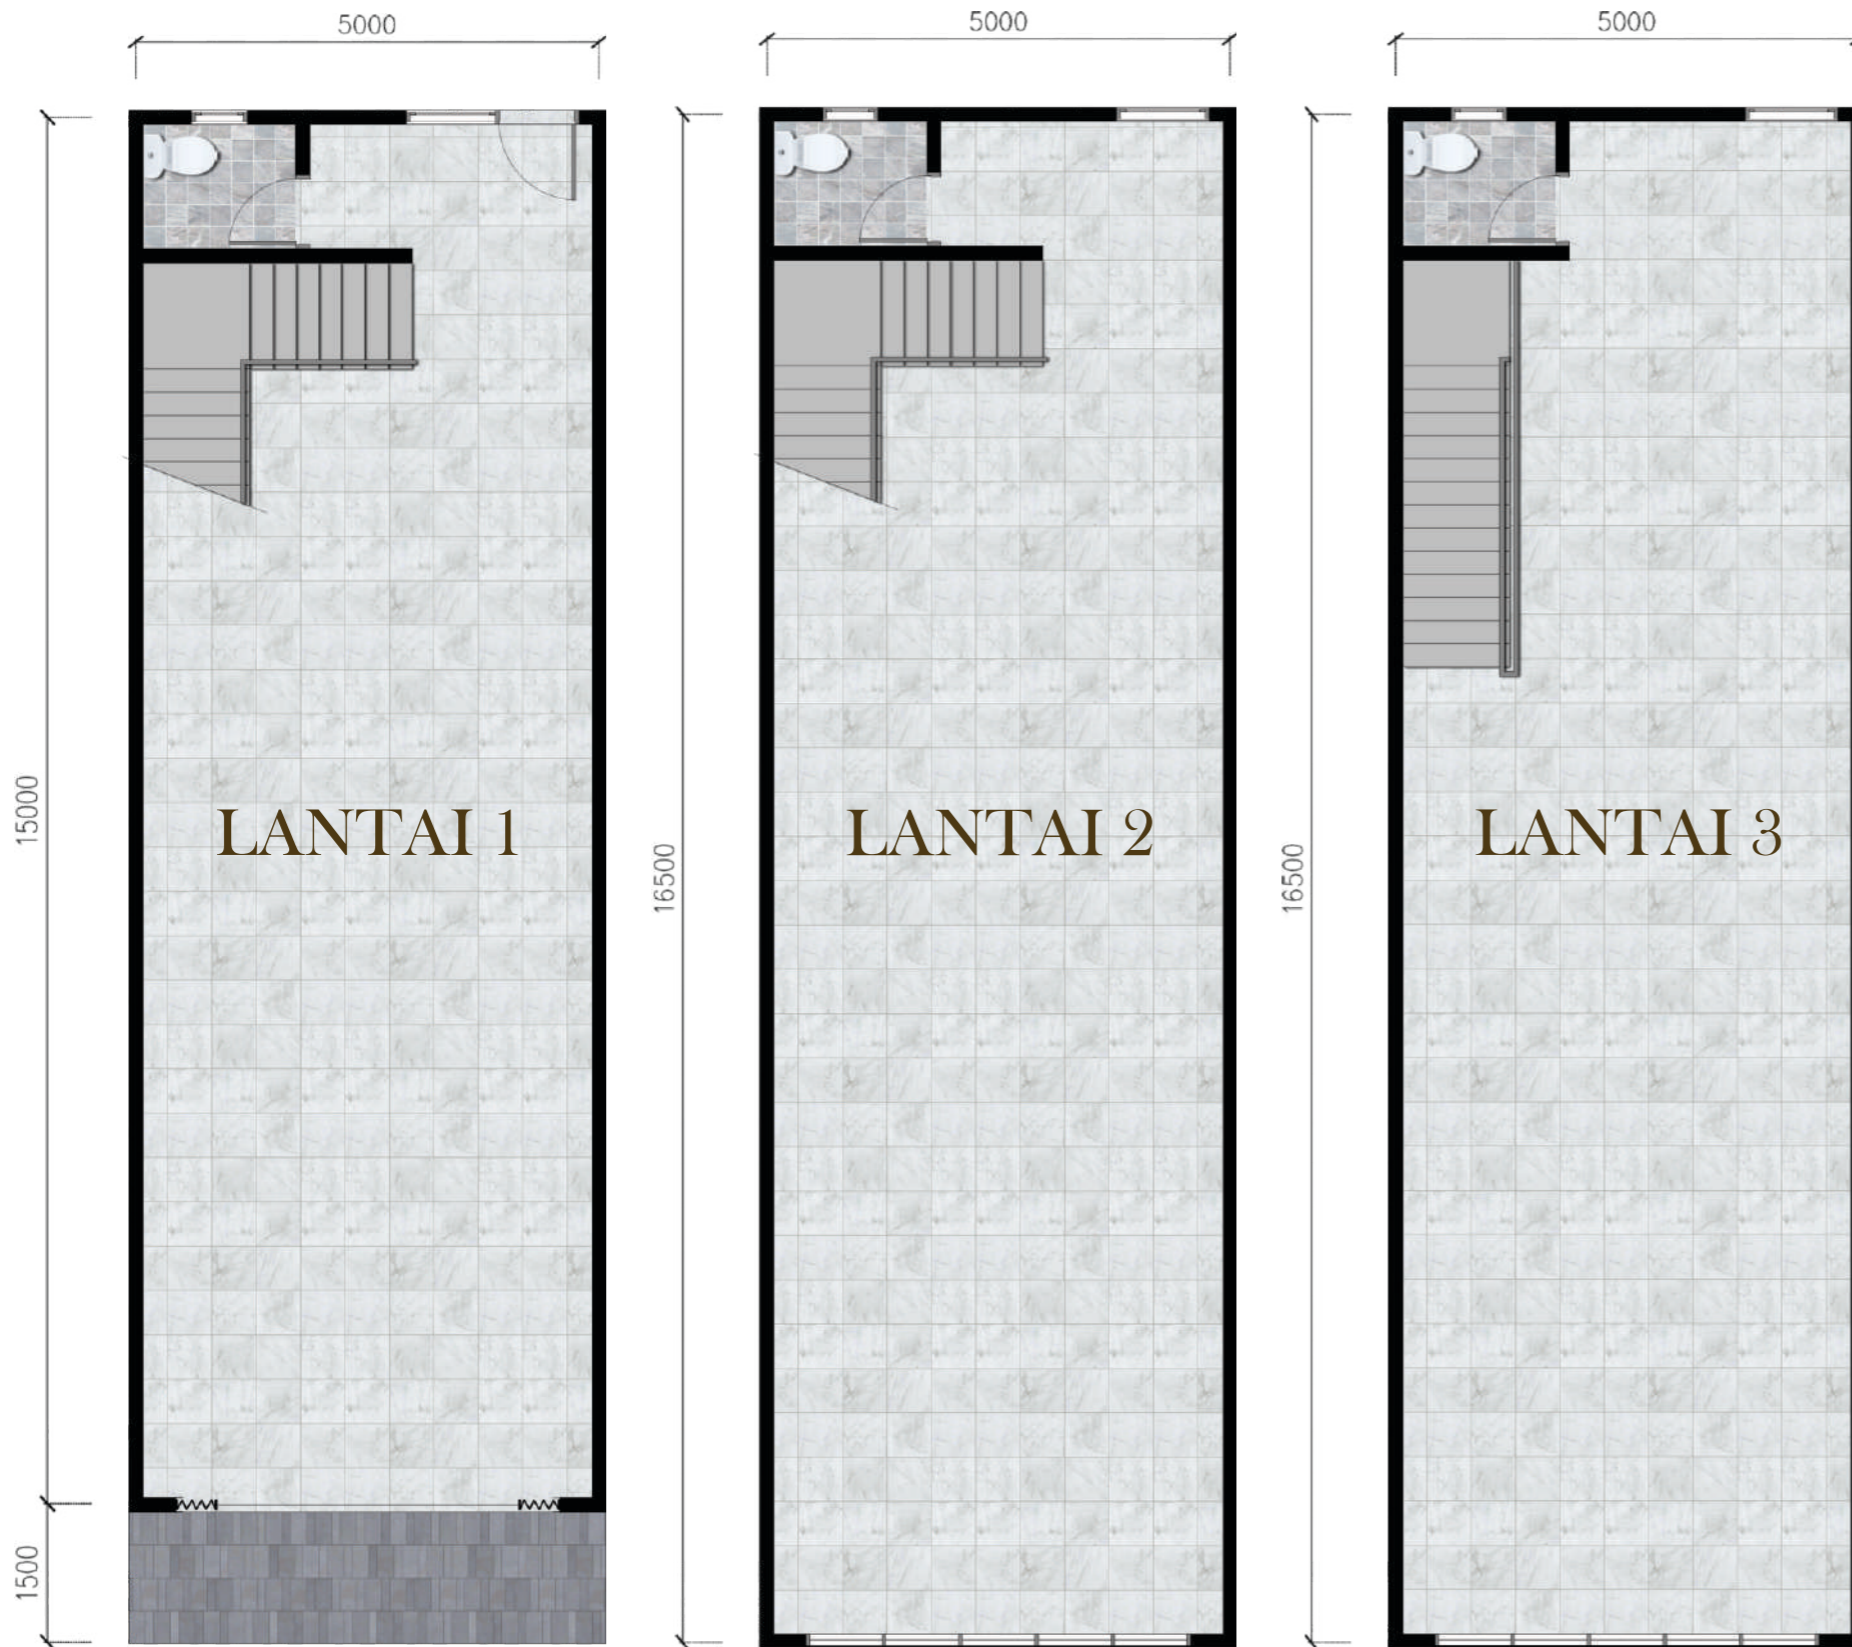

■ RUMAH 2 LANTAI
TYPE 96

■ RUMAH 2 LANTAI
TYPE 112

■ RUMAH 2 LANTAI
TYPE 168

■ RUKO 3 LANTAI
5 X 12 M

■ RUKO 3 LANTAI
5 X 15 M

RUMAH 2 LANTAI TYPE 96

-  CARPORT
-  2 LIVING ROOM
-  DINING ROOM
-  KITCHEN
-  1 MASTER ROOM
+ WALK IN CLOSET
-  2 BEDROOM
-  3 BATHROOM
-  SERVICE ROOM
GUDANG

DENAH TYPE 96

RUMAH 2 LANTAI TYPE 112

- CARPORT
- 2 LIVING ROOM
- DINING ROOM
- KITCHEN
- 1 MASTER ROOM
+ WALK IN CLOSET
- 3 BEDROOM
- 3 BATHROOM
- SERVICE ROOM
KAMAR PEMBANTU + GUDANG

DENAH TYPE 112

RUMAH 2 LANTAI TYPE 168

- CARPORT
- 2 LIVING ROOM
- DINING ROOM
- KITCHEN
- 1 MASTER ROOM
+ WALK IN CLOSET
- 3 BEDROOM
- 4 BATHROOM
- SERVICE ROOM
KAMAR PEMBANTU & RUANG CUCI

DENAH TYPE 168

RUKO 3 LANTAI

DENAH RUKO 3
LANTAI 5 X 12 M

DENAH RUKO 3
LANTAI 5 X 15 M