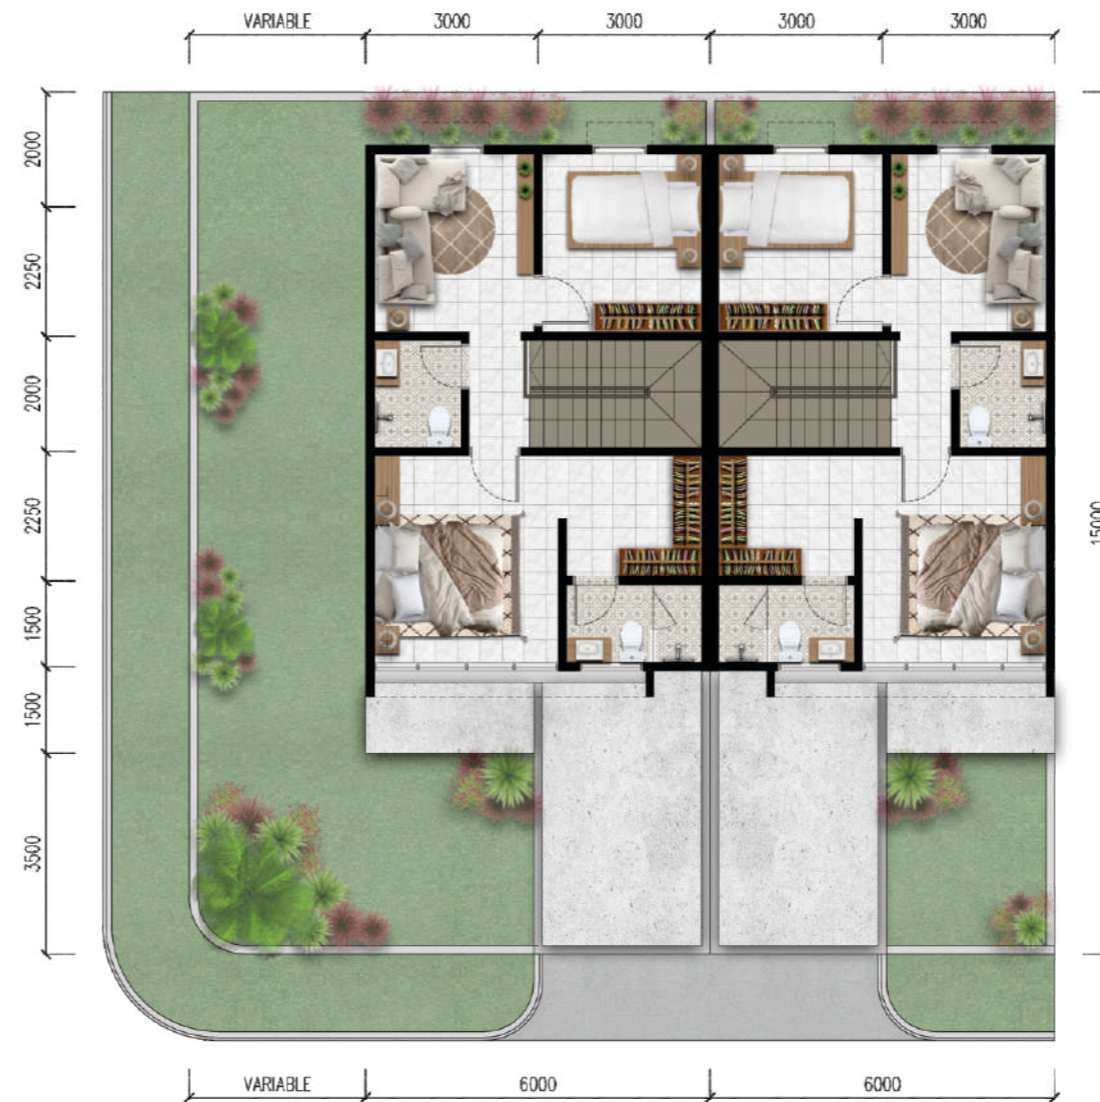

■ RUMAH 2 LANTAI
TYPE 96

■ RUMAH 2 LANTAI
TYPE 112

■ RUMAH 2 LANTAI
TYPE 168

■ RUKO 3 LANTAI
5 X 12 M

■ RUKO 3 LANTAI
5 X 15 M

RUMAH 2 LANTAI TYPE 96

-  CARPORT
-  2 LIVING ROOM
-  DINING ROOM
-  KITCHEN
-  1 MASTER ROOM
+ WALK IN CLOSET
-  2 BEDROOM
-  3 BATHROOM
-  SERVICE ROOM
GUDANG

DENAH TYPE 96

RUMAH 2 LANTAI TYPE 112

- CARPORT
- 2 LIVING ROOM
- DINING ROOM
- KITCHEN
- 1 MASTER ROOM
+ WALK IN CLOSET
- 3 BEDROOM
- 3 BATHROOM
- SERVICE ROOM
KAMAR PEMBANTU + GUDANG

DENAH TYPE 112

RUMAH 2 LANTAI TYPE 168

- CARPORT
- 2 LIVING ROOM
- DINING ROOM
- KITCHEN
- 1 MASTER ROOM
+ WALK IN CLOSET
- 3 BEDROOM
- 4 BATHROOM
- SERVICE ROOM
KAMAR PEMBANTU & RUANG CUCI

DENAH TYPE 168

RUKO 3 LANTAI

DENAH RUKO 3
LANTAI 5 X 12 M

DENAH RUKO 3
LANTAI 5 X 15 M